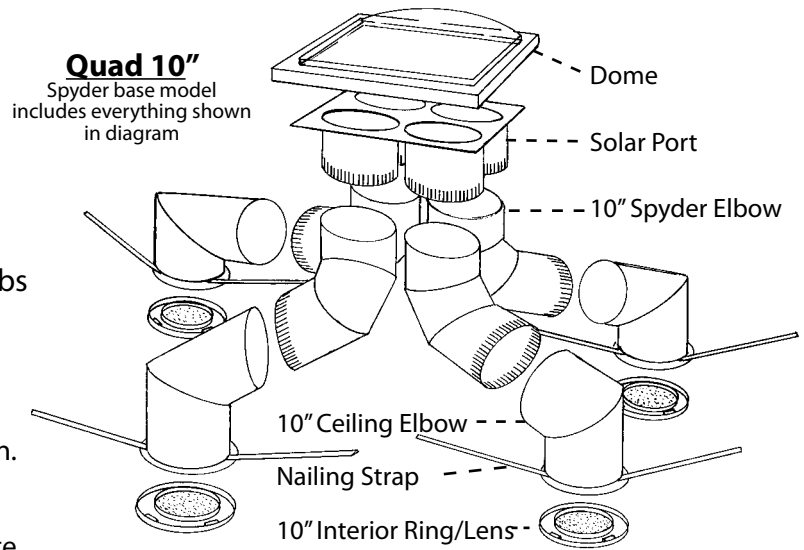

The **Spyder** multi-tube system can deliver natural light to multiple locations with only a single opening in the roof.

- ☀️ **Illuminate multiple living spaces with a single roof opening !**
- ☀️ Install the **Spyder** in a fraction of the time it takes for a single traditional skylight
- ☀️ No need for framing or drywall installation labor - eliminate callbacks !
- ☀️ 10 Year Limited Warranty
- ☀️ From the Skylight Experts for over 30 years
- ☀️ Natural Sunlight... Anywhere you want light!

- Minimum 4' attic space required
- Requires self-built curb and flashing or
- Optional pre-built 3½" or 5½" height aluminum curbs

Various installation configurations are available allowing natural light into multiple living spaces. The location of the **Spyder** multi-tube system in the home varies per application and home design. Light kits and extension tunnels also apply as in the single Sun-Tek Tube application. **Call Customer Service for a Spyder Worksheet to determine the length of extension needed for your application.** You may need to order extensions to complete customized installation.