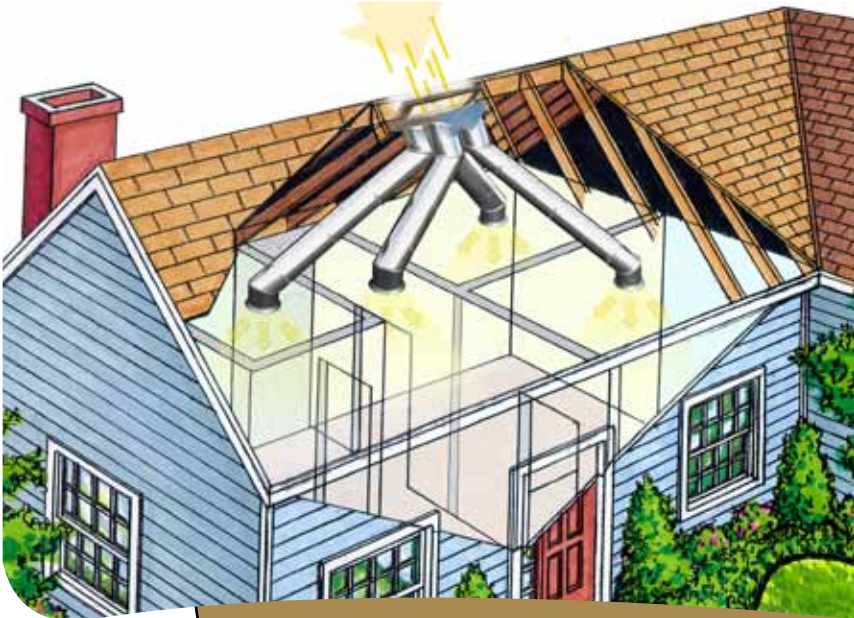

The **Spyder** multi-tube system can deliver natural light to multiple locations with only a single opening in the roof.

- ☀️ **Illuminate multiple living spaces with a single roof opening !**
- ☀️ Install the **Spyder** in a fraction of the time it takes for a single traditional skylight
- ☀️ No need for framing or drywall installation labor - eliminate callbacks !
- ☀️ 10 Year Limited Warranty
- ☀️ From the Skylight Experts for over 30 years
- ☀️ Natural Sunlight... Anywhere you want light!

- Minimum 4' attic space required
- Requires self-built curb and flashing or
- Optional pre-built 3½" or 5½" height aluminum curbs

Various installation configurations are available allowing natural light into multiple living spaces. The location of the **Spyder** multi-tube system in the home varies per application and home design. Light kits and extension tunnels also apply as in the single Sun-Tek Tube application. **Call Customer Service for a Spyder Worksheet to determine the length of extension needed for your application.** You may need to order extensions to complete customized installation.